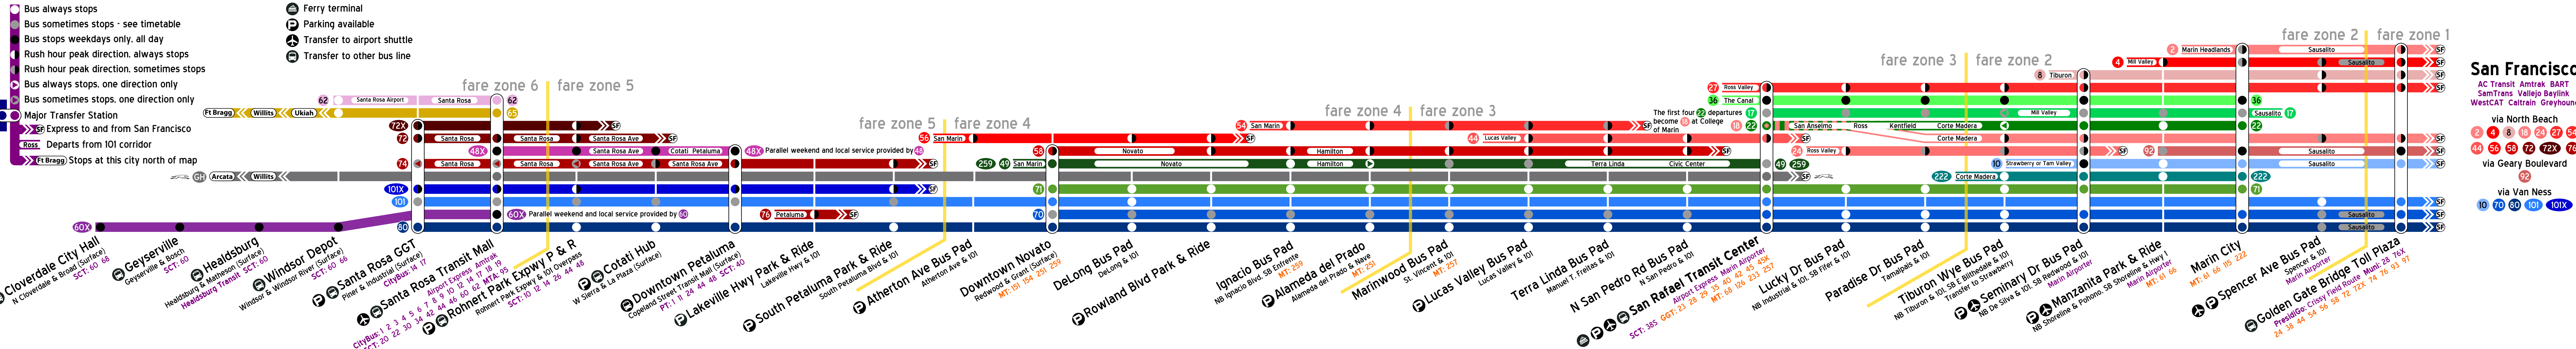

# Highway 101 Transit Routes

**San Francisco**

AC Transit Amtrak BART  
 SamTrans Vallejo Baylink  
 WestCAT Caltrain Greyhound

via North Beach  
 2, 4, 8, 18, 24, 27, 54, 44, 56, 58, 72, 72X, 76

via Geary Boulevard  
 92

via Van Ness  
 10, 70, 80, 101, 101X

This map displays all transit service currently offered by Golden Gate Transit and Marin Transit on the Highway 101 corridor. Map created by David Edmondson and The Greater Marin. (c) 2012. all rights reserved. All agency logos copyright their respective agencies. The Greater Marin is not affiliated with MTC, Golden Gate Transit, or any other government agency. Visit <http://thegreatermarin.wordpress.com/> for news and opinion about transit and development issues for Marin County. Email questions, comments, and corrections to [thegreatermarin@gmail.com](mailto:thegreatermarin@gmail.com).